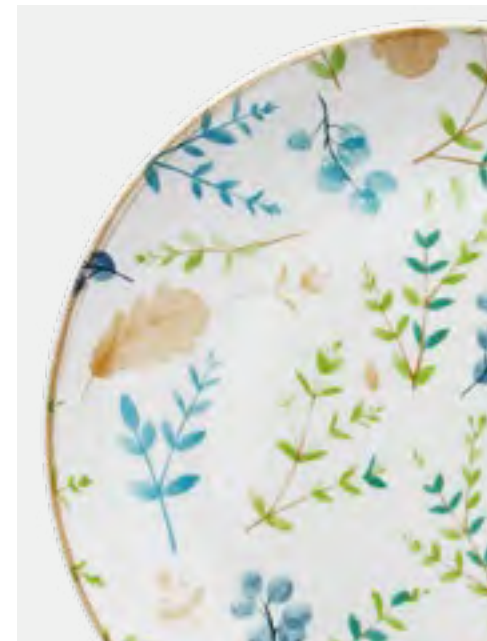

GAIA

Mug 360 cc
Mug 12 ½ oz

Porcellana / Porcelain
ME014365637 - EAN 8056444120417

GAIA

Bolo 650 cc - ø 14 cm
Bowl 219 oz - ø 5 ½"

Porcellana / Porcelain
ME068145637 - EAN 8056444120660