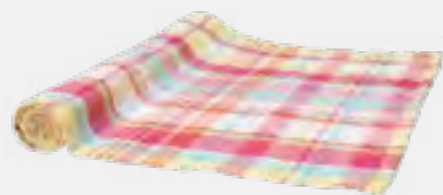

INNER 6  
MASTER 18

**OKUDA**

**Tovaglia 140x240 cm (8 persone)**  
Tablecloth 55"x94 ½" (8 people)

**Cotone riciclato / Recycled cotton**  
**TXXTO12OKUD** - EAN 8056444238204

INNER 6  
MASTER 18

**OKUDA**