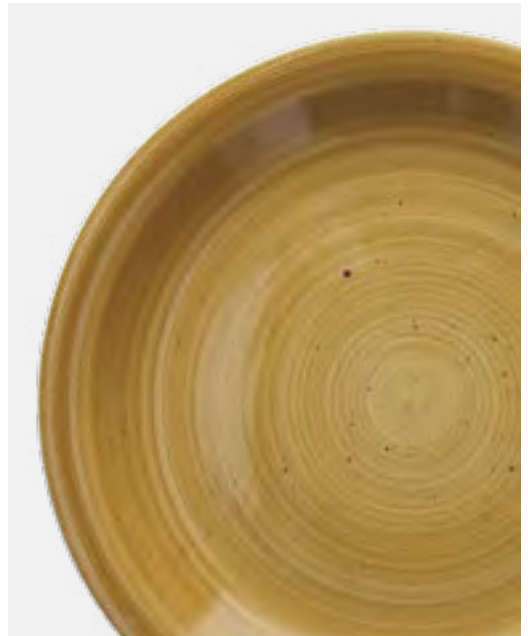

CARRY

Tovaglia 140x140 cm (4 persone)
Tablecloth 55"x55" (4 people)

Cotone riciclato 90%+10% poliestere /
Recycled cotton 90%+10% polyester
TXXTO10CARR - EAN 8056444242515

INNER 6
MASTER 18

CARRY

Tovaglia 140x180 cm (6 persone)
Tablecloth 55"x70 3/4" (6 people)

Cotone riciclato 90%+10% poliestere /
Recycled cotton 90%+10% polyester
TXXTO11CARR - EAN 8056444242546

INNER 6
MASTER 18

CARRY

Tovaglia 140x240 cm (8 persone)
Tablecloth 55"x94 1/2" (8 people)

Cotone riciclato 90%+10% poliestere /
Recycled cotton 90%+10% polyester
TXXTO12CARR - EAN 8056444242553

INNER 6
MASTER 12

CARRY

Runner 40x140 cm
Runner 15 3/4"x55"

Cotone riciclato 90%+10% poliestere /
Recycled cotton 90%+10% polyester
TXXRU01CARR - EAN 8056444242607

INNER 6
MASTER 108

CARRY

Set 2 canovacci 50x70 cm
Set 2 tea towels 19 3/4"x27 1/2"

Cotone riciclato 90%+10% poliestere /
Recycled cotton 90%+10% polyester
TXXCAE3CARR - EAN 8056444242560

INNER 6
MASTER 120

CARRY

Cestino pane rotondo ø 20 cm
Round bread basket ø 7 3/4"

Cotone riciclato 90%+10% poliestere /
Recycled cotton 90%+10% polyester
TXXCE01CARR - EAN 8056444242591

INNER 6
MASTER 120

CARRY

Guanto forno 27x17 cm
Oven mitt 10 3/4"x6 3/4"

Cotone riciclato 90%+10% poliestere /
Recycled cotton 90%+10% polyester
TXXGU01CARR - EAN 8056444242584

INNER 12
MASTER 108

CARRY

Presina 15x15 cm
Pot holder 6"x6"

Cotone riciclato 90%+10% poliestere /
Recycled cotton 90%+10% polyester
TXXPRO8CARR - EAN 8056444242577

INNER 12
MASTER 252

Ande

Mise en place con un mix di tre colori – rosso, verde, arancio – per vestire la tavola con personalità.

Mise en place with a mixture of three colours – red, green, and orange – to dress the table with personality.

ANDE

Servizio tavola 18 pz / Table set 18 pcs