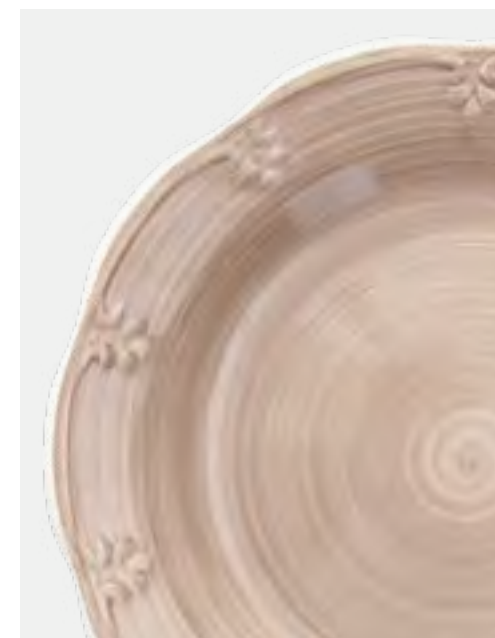

   INNER 6  
MASTER 18

**SHABBY BEIGE**

**Piatto dessert ø 21 cm**  
Dessert plate ø 8 ¾"

**Stoneware - Dipinto a mano / Hand painted**  
**SM102213105** - EAN 8056444148503

   INNER 6  
MASTER 24

**SHABBY AZZURRO**