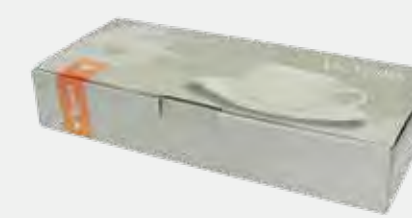

VICTORIA

Set 2 tazze colazione cc 300 cc
Set 2 tea cups with saucers 10 oz

Porcellana / Porcelain
VC085040000 - EAN 8000257714172