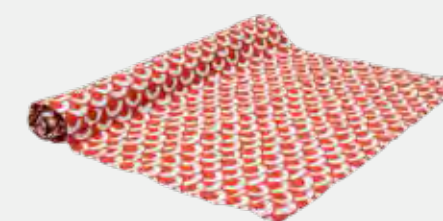

TORRES MATTONE

Runner 40x140 cm con tratt. antimacchia
Water repellent runner 15 ¾"x55"

Cotone riciclato 90%+10% poliestere
Recycled cotton 90%+10% polyester
TXXRU03TOMA - EAN 8056444251180