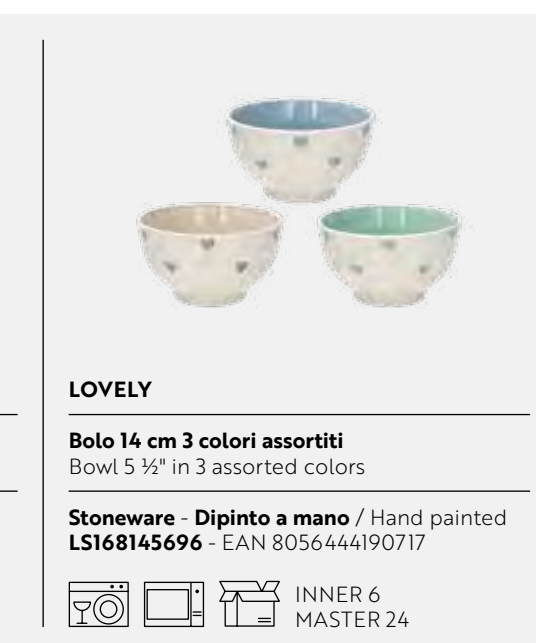

CAPETOWN

Servizio tavola 18 pz / Table set 18 pcs

6 piatti piani ø 27 cm / Dinner plates 10 ¾"
6 piatti fondi ø 20 cm / Soup plates 7 ¾"
6 piatti dessert ø 19 cm / Dessert plates 7 ½"

Stoneware - Dipinto a mano / Hand painted
LS17018M064 - EAN 8056444075557

LOVELY

Servizio tavola 18 pz / Table set 18 pcs

6 Piatti piani ø 26 cm / Dinner plates ø 10 ¼"
6 Piatti fondi ø 21 cm / Soup plates ø 8 ¼"
6 Piatti dessert ø 19 cm / Dessert plates ø 7 ½"

Stoneware - Dipinto a mano / Hand painted
LS170185696 - EAN 8056444190625

LOVELY

Mug 390 cc 3 colori assortiti
Mug 13 ¼ oz in 3 assorted colors

Stoneware - Dipinto a mano / Hand painted
LS114395696 - EAN 8056444190687

LOVELY

Bolo 14 cm 3 colori assortiti
Bowl 5 ½" in 3 assorted colors

Stoneware - Dipinto a mano / Hand painted
LS168145696 - EAN 8056444190717