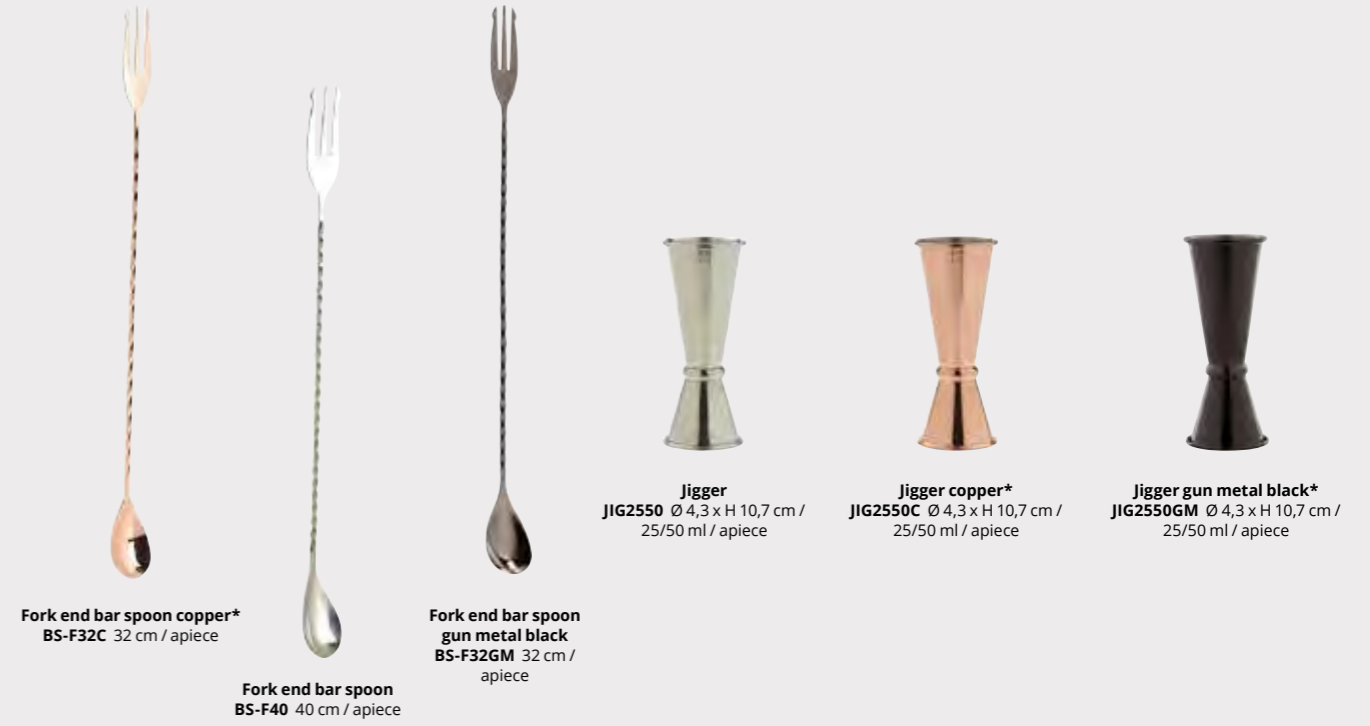

COCKTAIL ASSORTMENT

Fork end bar spoon copper*
BS-F32C 32 cm / apiece

Fork end bar spoon
gun metal black
BS-F32GM 32 cm /
apiece

Fork end bar spoon
BS-F40 40 cm / apiece

Jigger
JIG2550 Ø 4,3 x H 10,7 cm /
25/50 ml / apiece

Jigger copper*
JIG2550C Ø 4,3 x H 10,7 cm /
25/50 ml / apiece

Jigger gun metal black*
JIG2550GM Ø 4,3 x H 10,7 cm /
25/50 ml / apiece

COCKTAIL SHAKERS