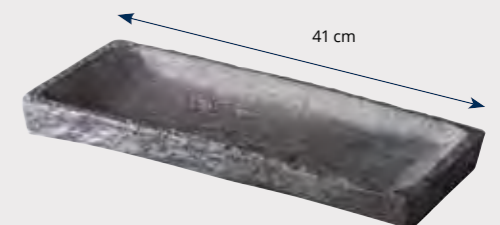

Rectangular bowl Cosmos
MST-CM4118 41 x 18 x 4cm / per 3