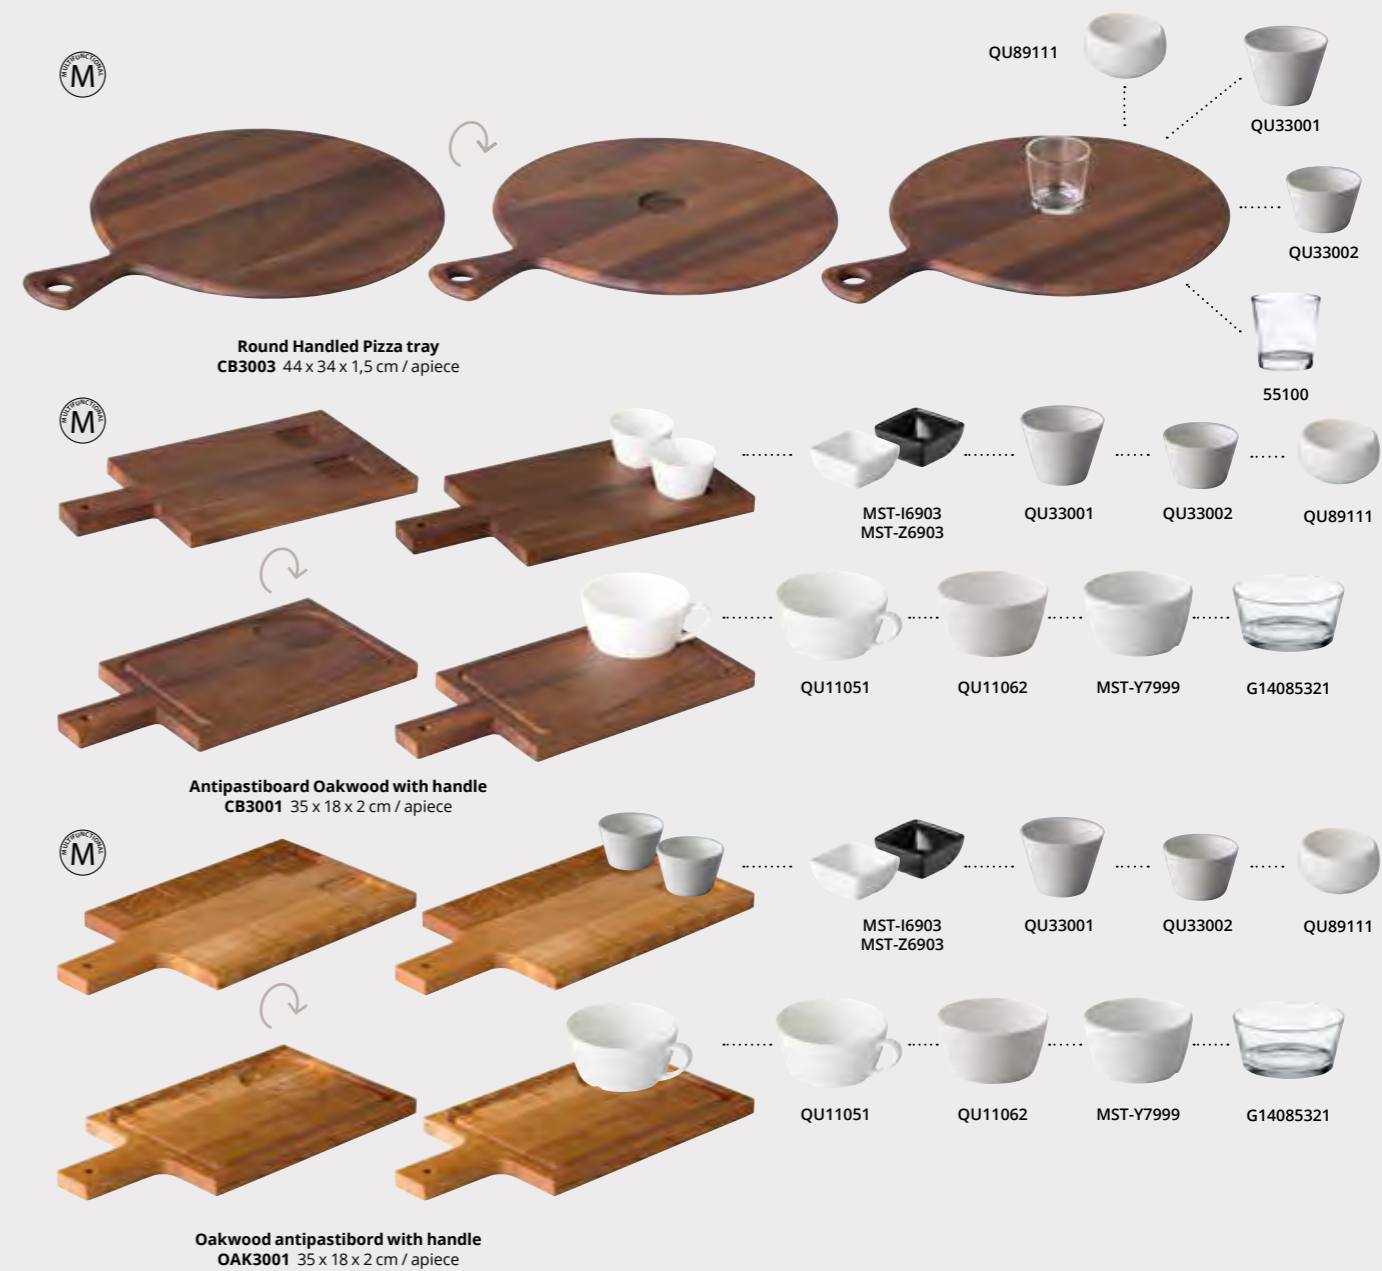

PRESENTATION CONCEPT

Use of wooden products:
- Wood is a natural product and therefore color can vary with each product
- Not suitable for dishwasher
- Dry immediately after handwash
For more maintenance tips, see p. 216.