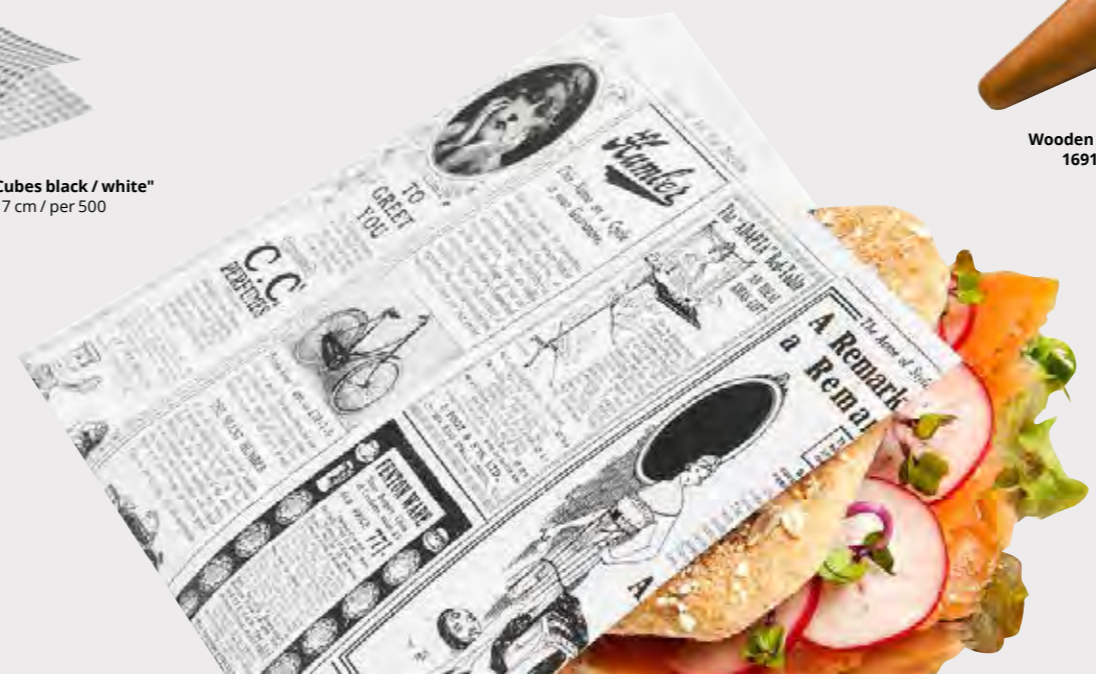

Ask for the possibilities of personalizing greaseproof paper printing.