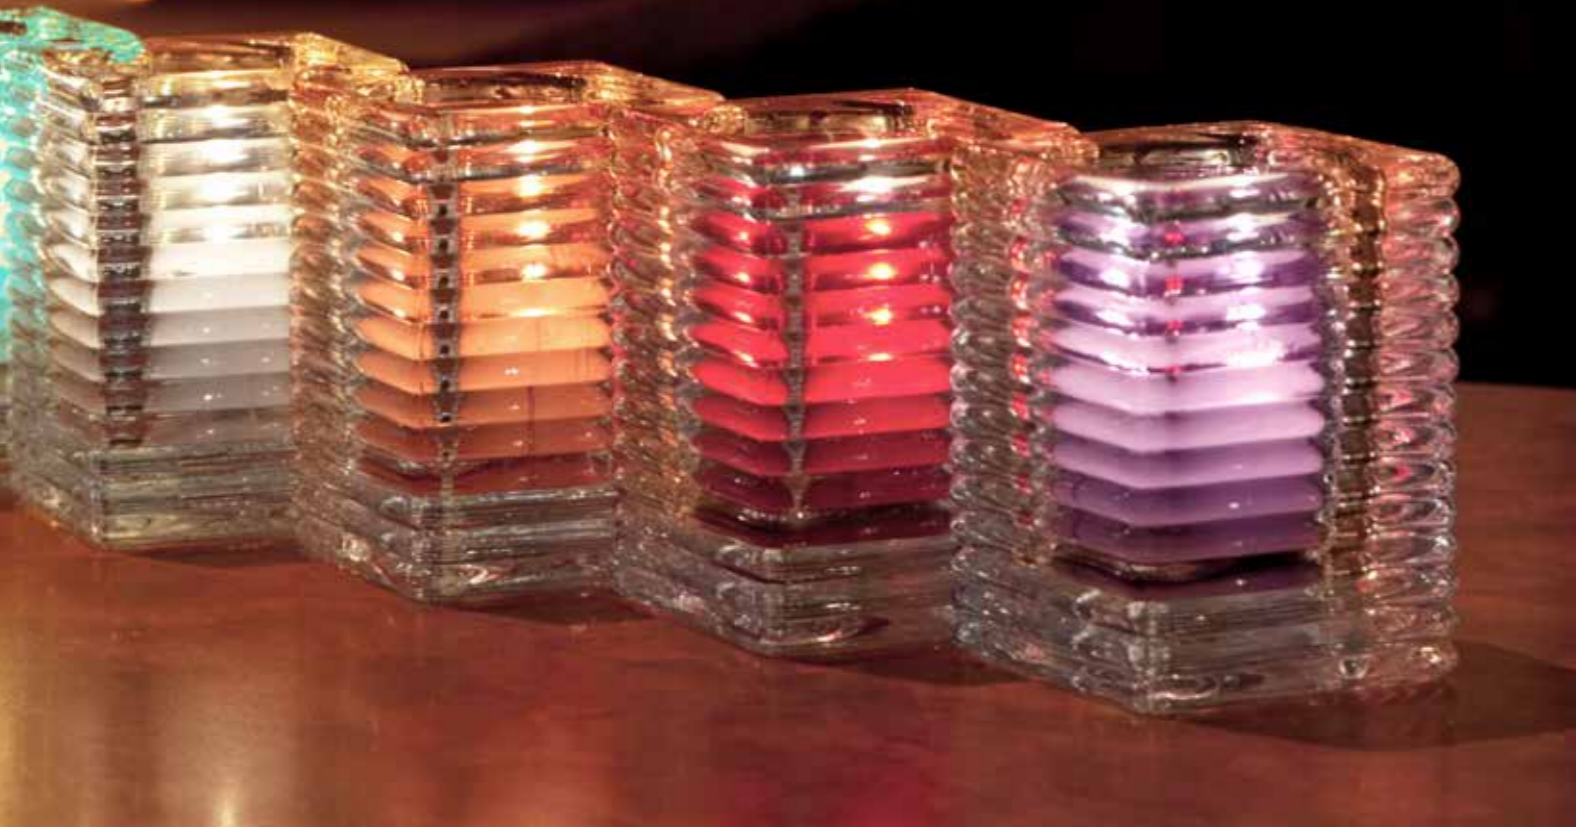

CANDLES AND CANDLE HOLDERS

**HOT
SELLER**

CREATE ATMOSPHERE BY USING COLOURED PATTERNS. OTHER COLOURS AVAILABLE ON REQUEST.

Disposable fuel cells
Hollowick 8h
HD8 Ø 3,8 x H 2,9 cm /
per 180

Disposable fuel cells
Hollowick 12h
HD12 Ø 5 x H 3 cm /
per 144

Disposable fuel cells
Hollowick 15h
HD15 Ø 4,4 x H 4 cm /
per 96

Disposable fuel cells
Hollowick 26h
HD26 Ø 5,1 x H 4,9 cm
/ per 60

**70
BURNING
HOURS**