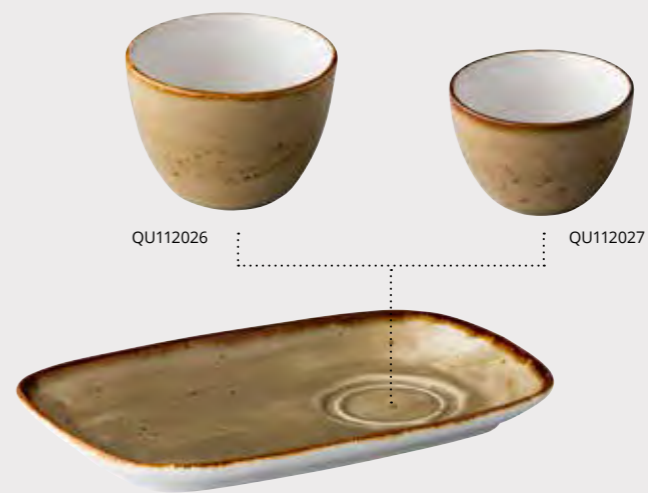

**Coupe pasta plate reactive blue**  
 QU112010 Ø 26,2 cm / per 6

Foodstyling: Stef Heijmans, Eetcafé de Prins, The Netherlands

COMBINE WITH

Q Authentic Sand  
 p. 36

Multifunct. rect. dish reactive sand  
QU112031 25 x 15 cm / per 6.