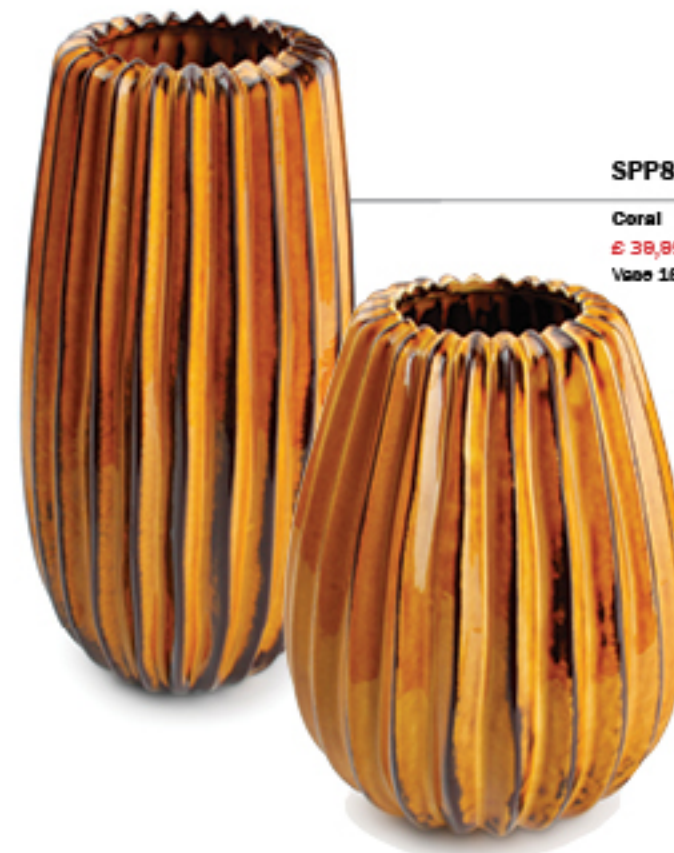

SPP812210

Globe
£ 118,85
Decorative dish 58xH18cm brushed black Globe

SPP812211

Globe
£ 88,85
Decorative dish 48xH15cm brushed black Globe

SPP812212

Globe
£ 58,85
Decorative dish 34xH11cm brushed black Globe

Globe

SPP824588

Globe
£ 48,85
Decorative dish 32xH21cm black
1/4

SPP824587

Globe
£ 38,85
Decorative dish 27xH18cm black
1/4

Coral

SPP820115

Coral
£ 38,85
Vase 18xH34cm yellow Coral

SPP820116

Coral
£ 38,85
Vase 20xH25,5cm yellow Coral

Bullet

Bullet

- SPP820120**
Bullet
£ 68,85
Vase 23,5xH48,5cm rusty Bullet
- SPP820124**
Bullet
£ 64,85
Vase 24xH42cm rusty Bullet
- SPP820121**
Bullet
£ 48,85
Vase 20xH34cm rusty Bullet
- SPP820130**
Bullet
£ 44,85
Vase 20xH30,5cm rusty Bullet
- SPP820122**
Bullet
£ 44,85
Vase 23xH20cm rusty Bullet
1/38
- SPP820131**
Bullet
£ 48,85
Decorative dish 44cm rusty Bullet
- SPP820123**
Bullet
£ 24,85
Vase 14,5xH13cm rusty Bullet
1/80
- SPP820233**
Bullet
£ 44,85
Vase 22xH22cm rusty
1/80
- SPP820234**
Bullet
£ 48,85
Vase 24xH27cm rusty
1/38