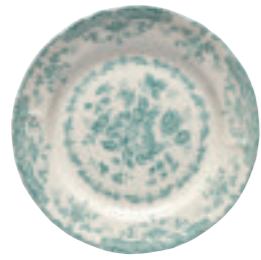

**TURCHESE
TURQUOISE**

Vassoio tondo
Round platter
BID 228 - Ø 30,9cm