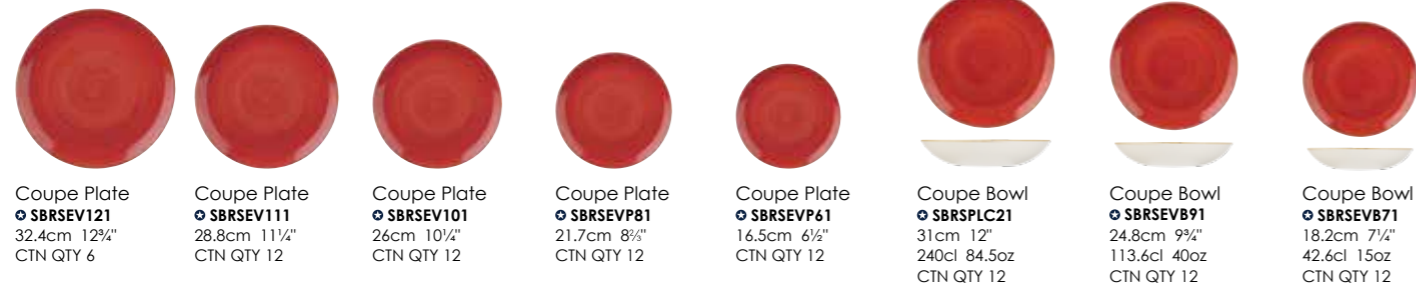

Stonecast® Berry Red

Code: SBRS

HAND DECORATED

EACH PIECE IS UNIQUE