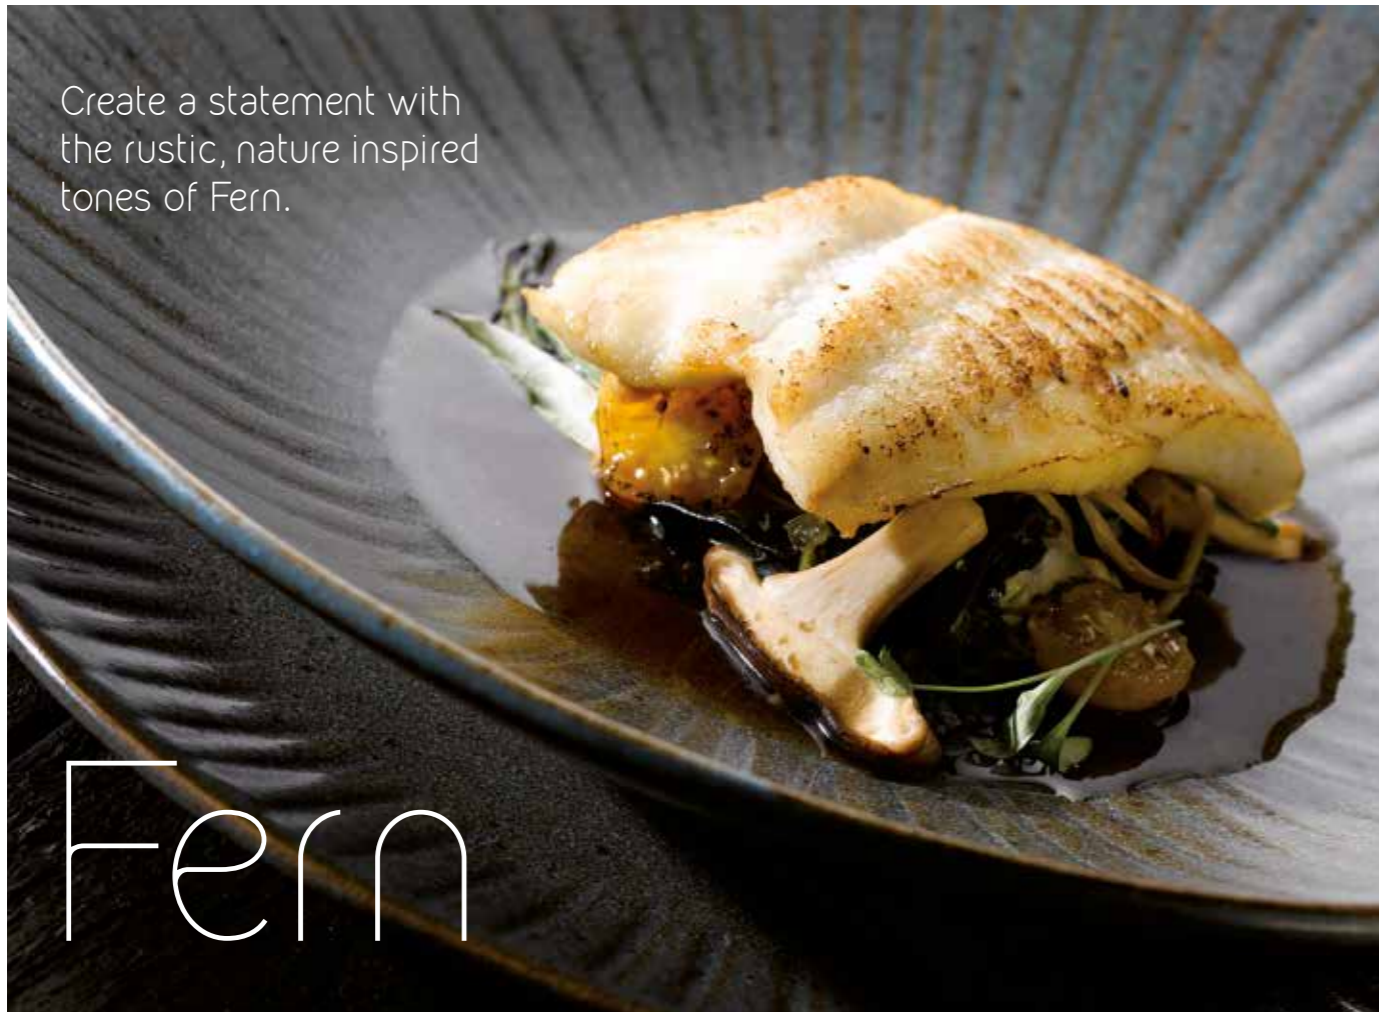

Create a statement with the rustic, nature inspired tones of Fern.

Fern