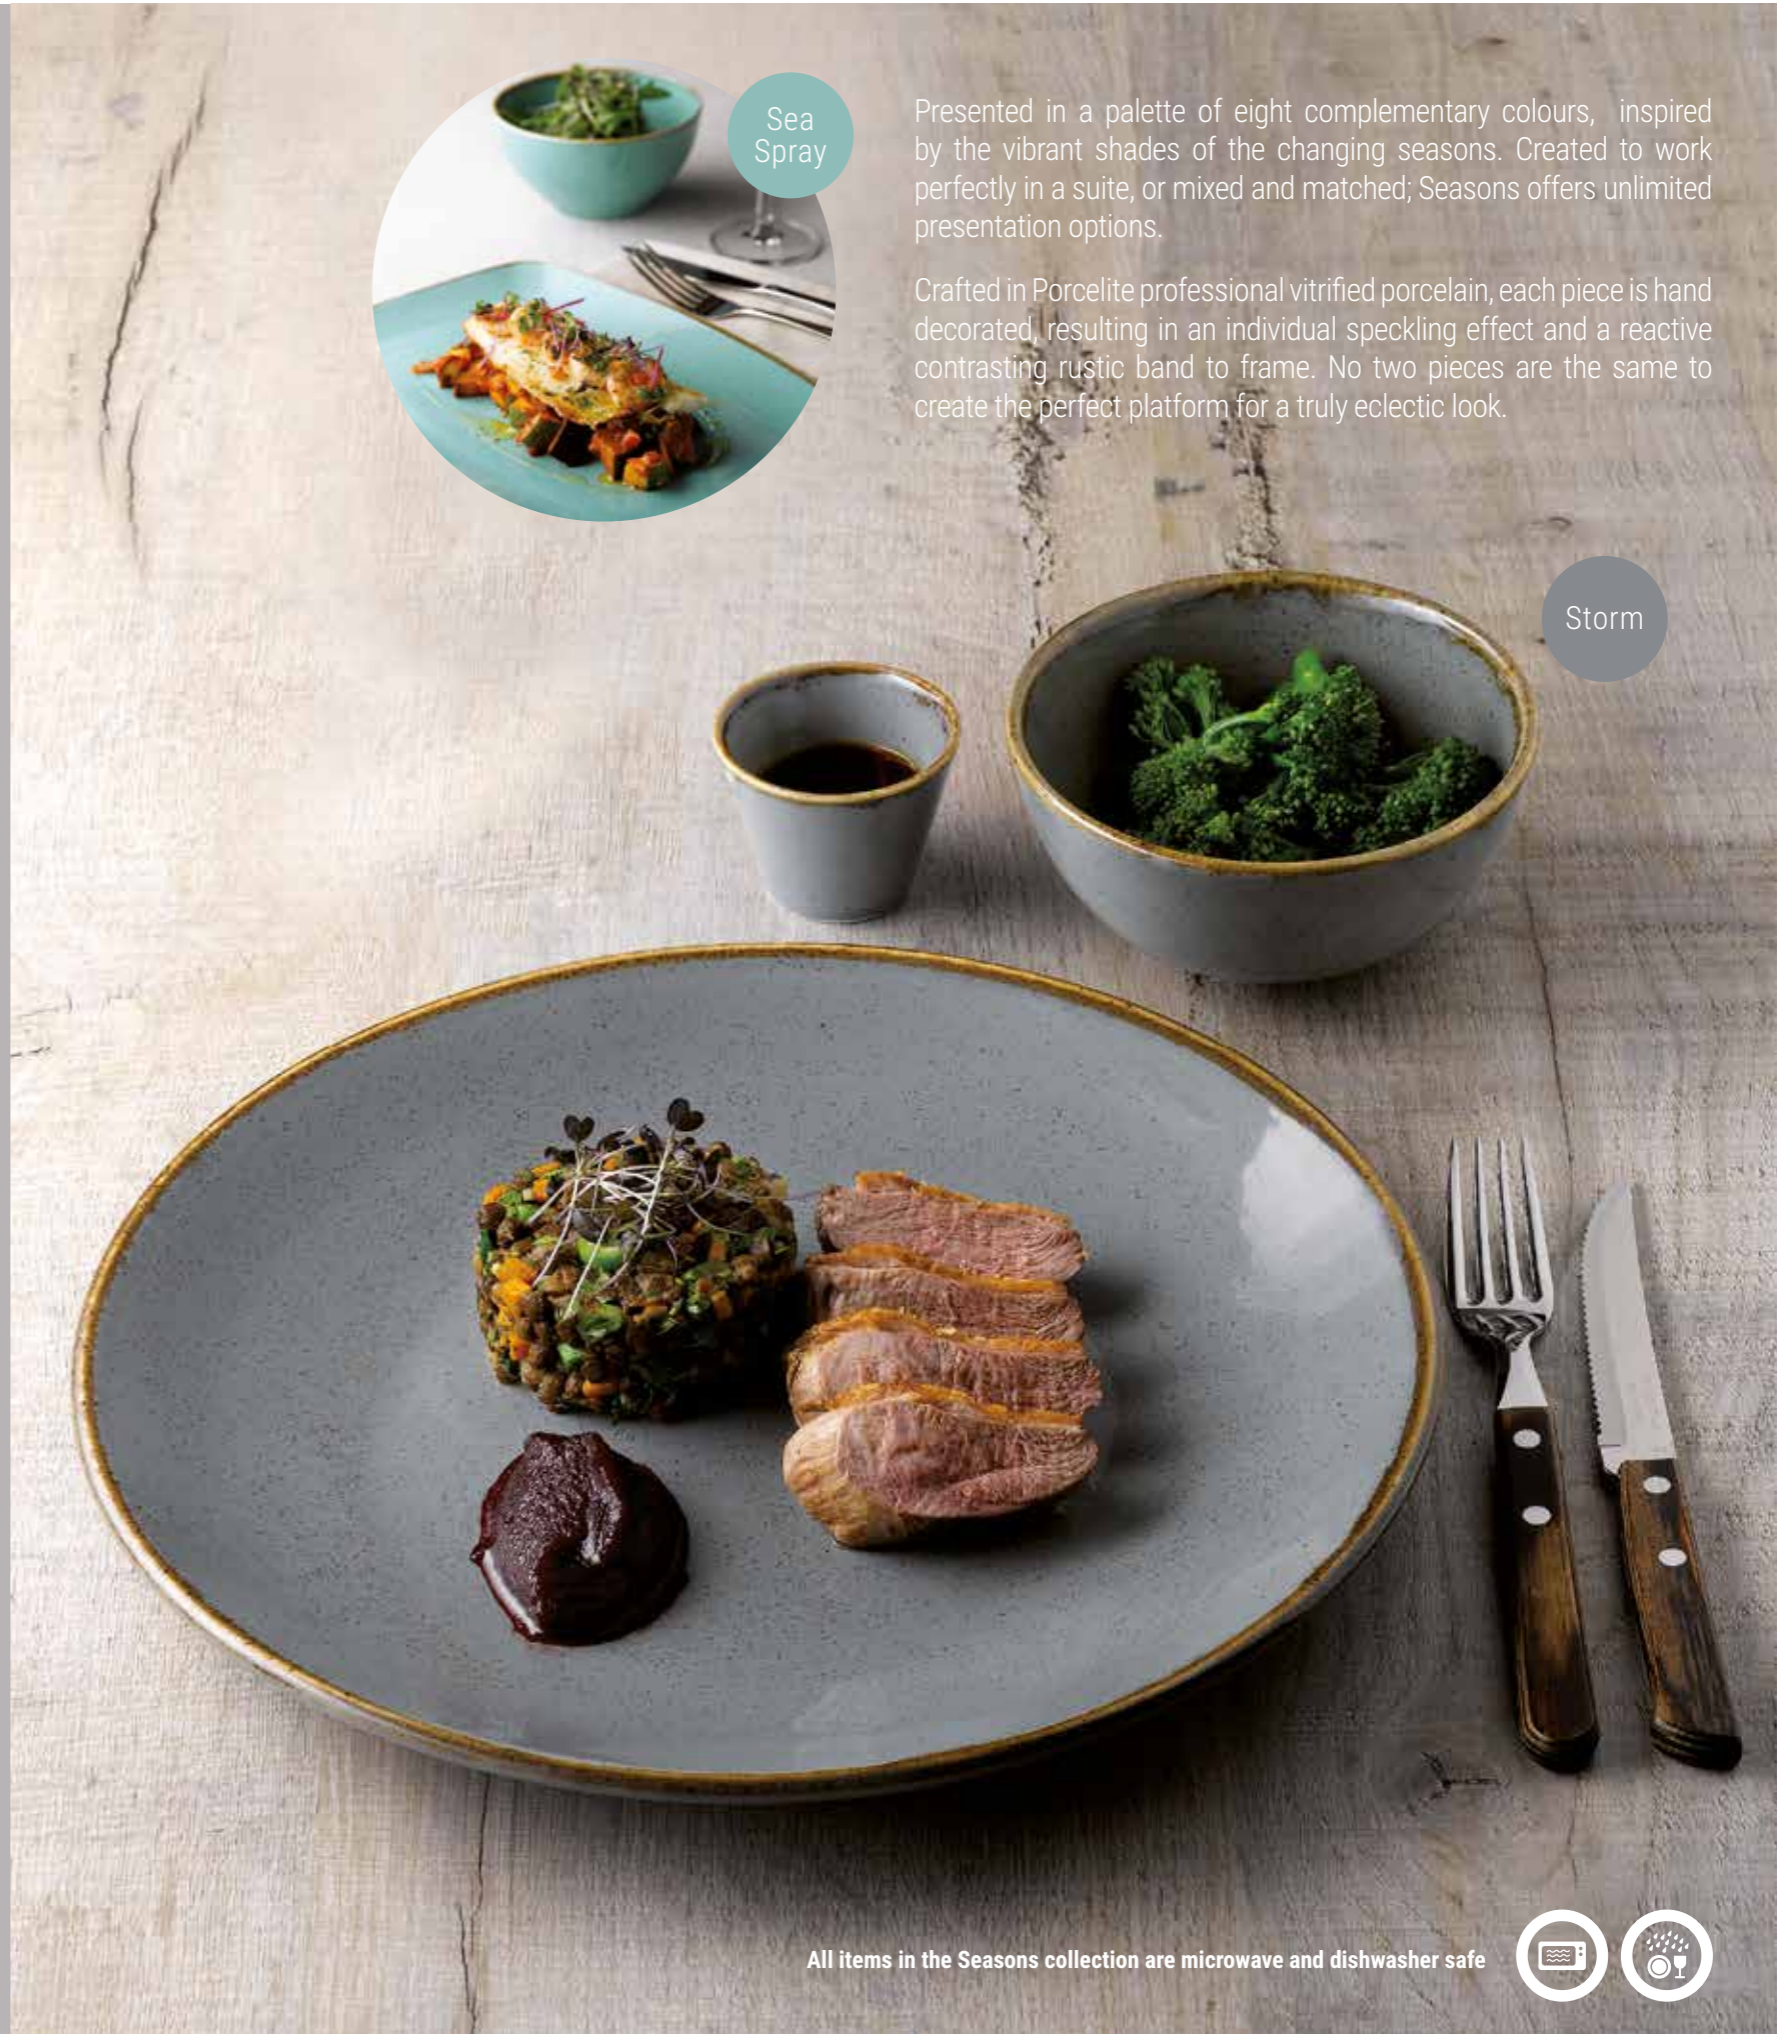

Sea Spray

Storm

All items in the Seasons collection are microwave and dishwasher safe